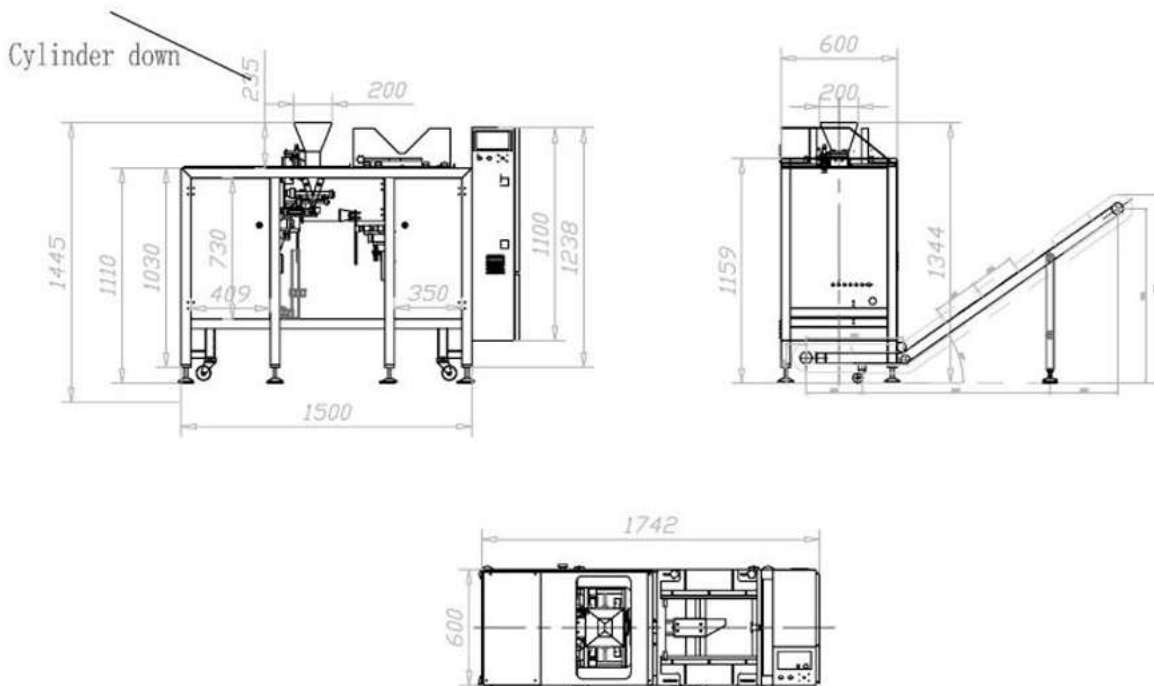

Machine Layout

STREAM PEAK INTERNATIONAL PTE LTD
Tel: +65 6610 7921 | Fax: +65 6862 2520
Email: enquiry@streampeak.com.sg

Valuing Relationships, Protecting Goods
Address: 26 Tuas South Street 3, S(638026)
Website: www.streampeak.com.sg