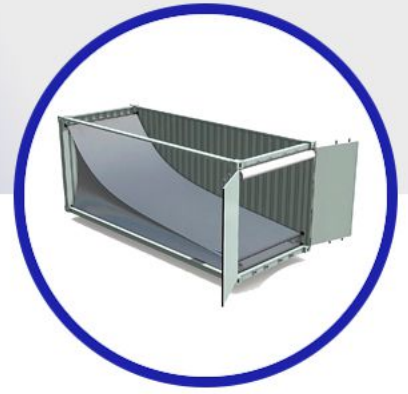

THERMAL LINER

Product Description

Designed for the insides of Dry Van shipping containers. To protect cargo from damage which may be caused by changes in the levels of humidity and temperature during the transportation period.

Thermal Liner helps to maintain the temperature within the cargo by insulation, maintaining a 10-20 degree celsius difference between the interior and the container itself. In addition, it prevents condensation that may form within the container from dripping onto the products which may result in mould and corrosion.

Lastly, It protects from odour and dirt which significantly reduces the costs to clean the interior of the container. Thermal Liner protects both the contents within the container as well as the container itself. It assures an easy and toolless assembly time of as little as 3 minutes and can be used in any standard shipping container. The cover can be used for an array of products varying from food, drink and chemicals to clothing, vehicles and machinery.